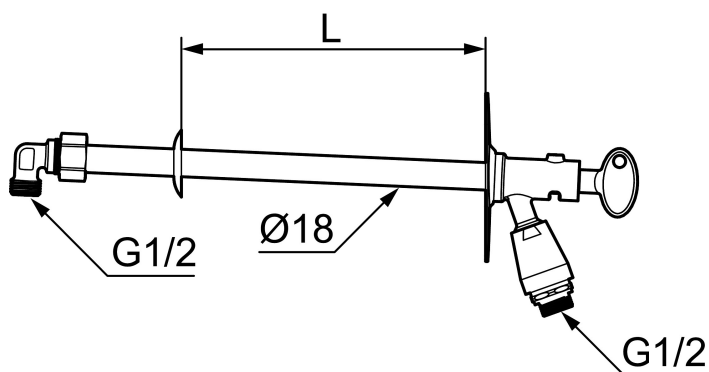

Garden valve with vacuum valve and key

Our garden valves are self-draining and therefore frost-proof even if you forget to dismantle the garden hose before the season with degrees below zero. However, we recommended that you always remove the hose and coupling when there is a risk of low temperatures.

Article number: 42941000

Description: For wall thickness max. 1000 mm

Unique characteristics

Backflow protection unit type 

- Self-draining
- With vacuum valve and key
- With approved non-return valve
- Frost-proof even if the hose/coupling is connected
- Can be cut to suit wall thickness
- Wall bracket: H=106 mm, W=66 mm, diagonal screw holes
- Approved backflow prevention device, EN-Standard EN 1717